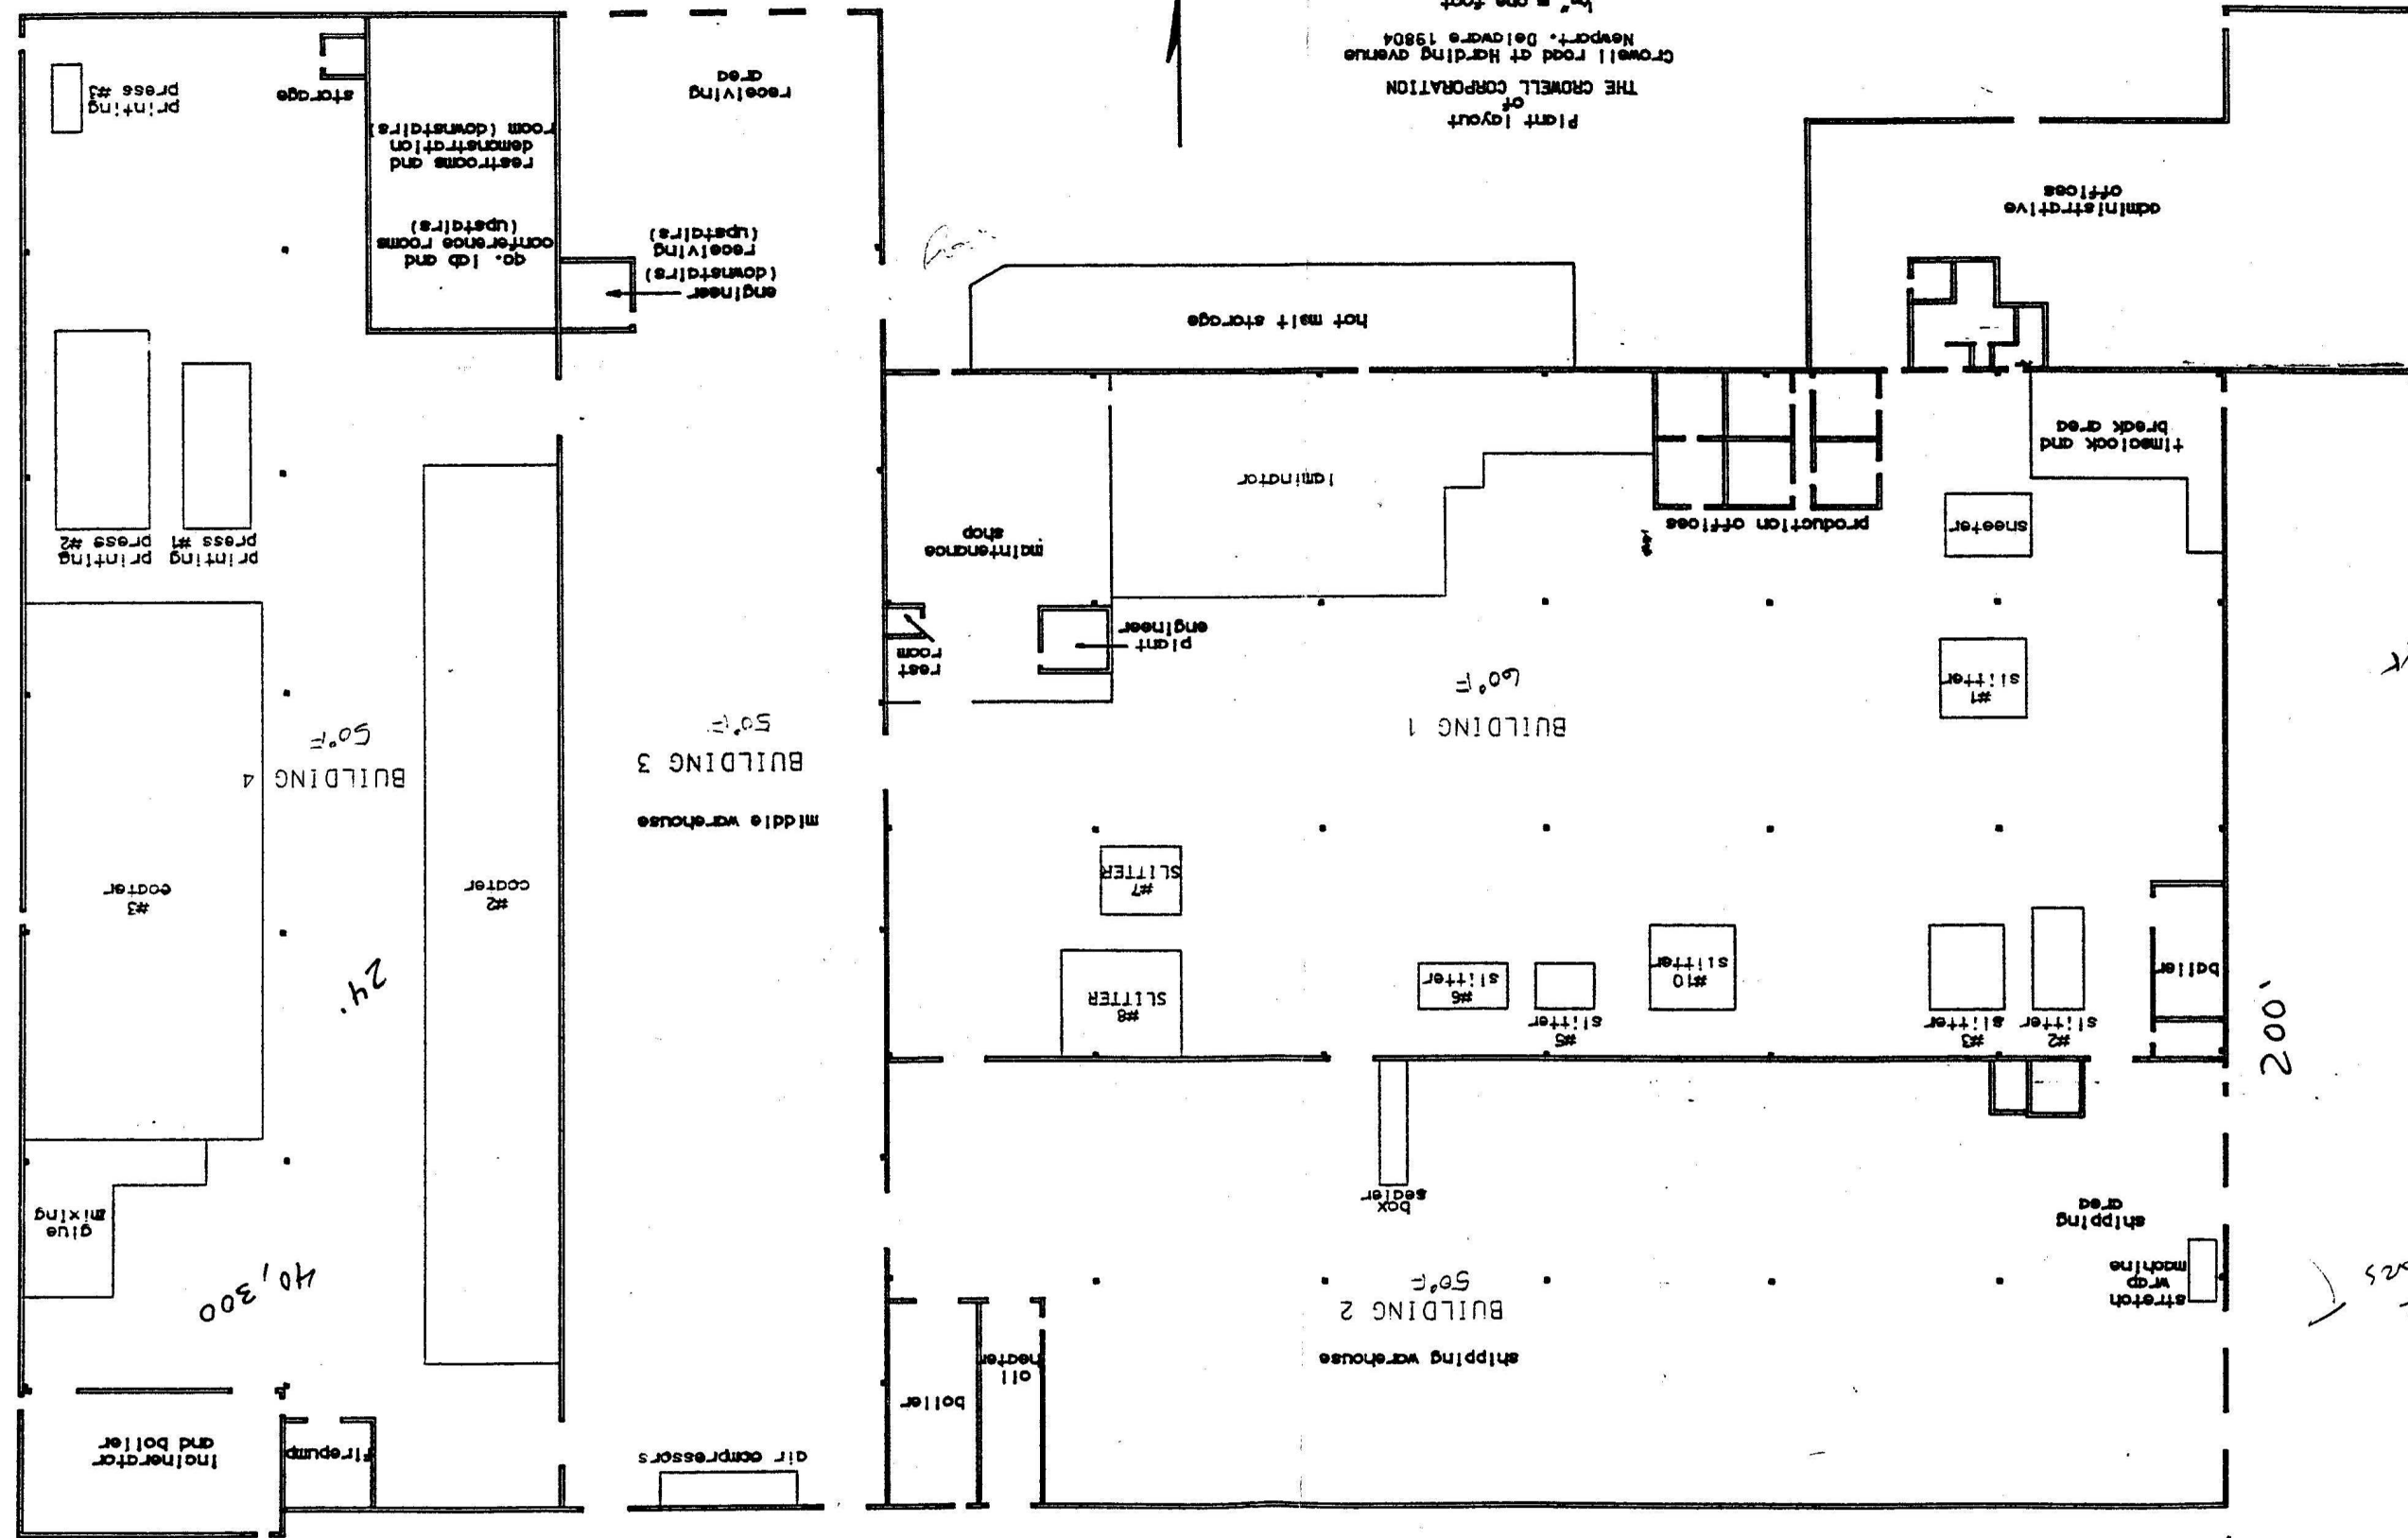

12th Block

Doors 25%

152'

Plant layout of THE CROWELL CORPORATION
Crowell Road at Harding Avenue
Newport, Delaware 19804
1/2" = one foot

2 EXH FANS
36'

1/10 of a CFM
20-25 BTU/59 FT

4 Door
↓

~~240'~~ 240'

152'

40' 300

24'

265'